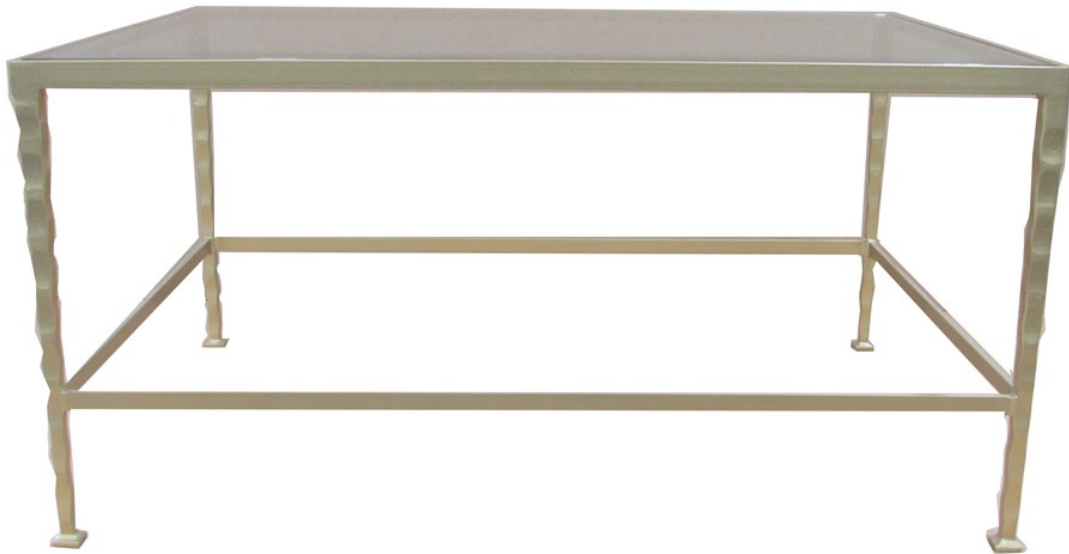

S&L DESIGNS

ROBUSIA

STYLE #: 305-3

SIZE:

38" x 24" X 18"H

FINISH SHOWN: RENAISSANCE GOLD

TOP STYLE:

1/2" INSET GLASS