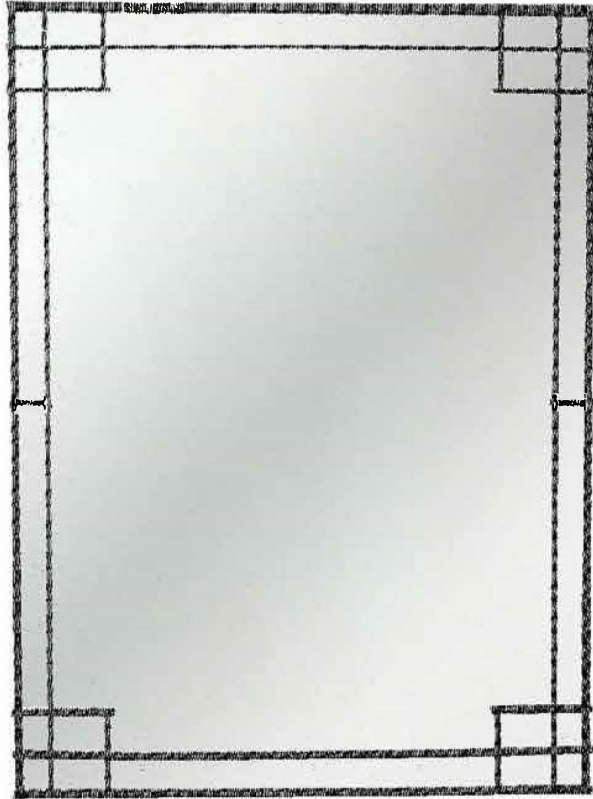

## MILAN MIRROR

**STYLE #: B64**

Iron Construction

Wall Attached - Brackets Provided

Hand Ground Square Frame

*40" Wide x 60" High Finish*

*Shown: Waxed Black*

*1/4" Mirror Included*

**Customizations:**

Size, Finish, Material

Mirror Position