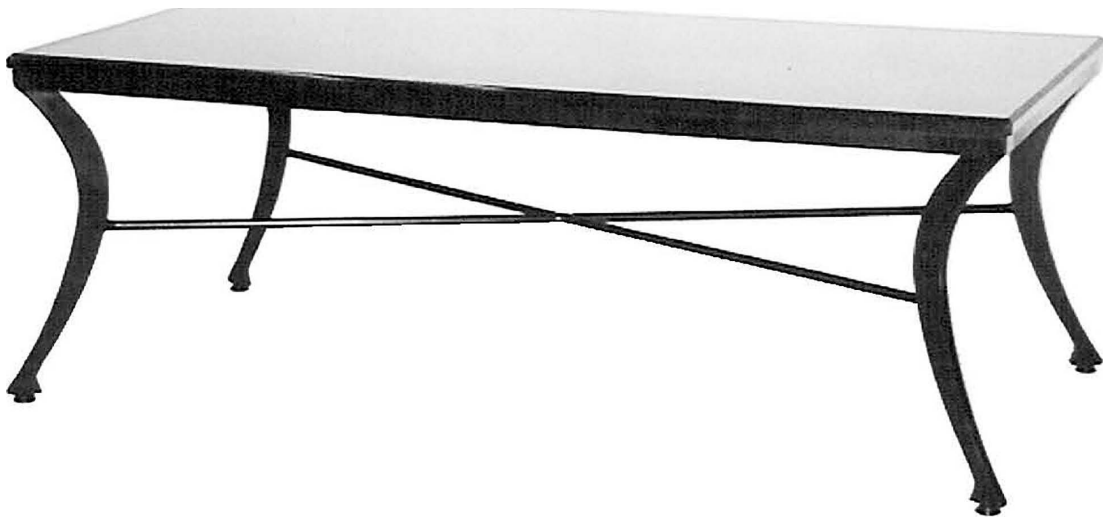

## **DELTA** STYLE #: 86-3

Iron Construction

*40" Long x 28" Wide x 17" High*  
*Finish Shown: Black Iron*  
*Top: 3/4" La Perla Stone*

**Customizations:**  
*Size, Finish, Top, Materials*  
*All Top Styles Available*