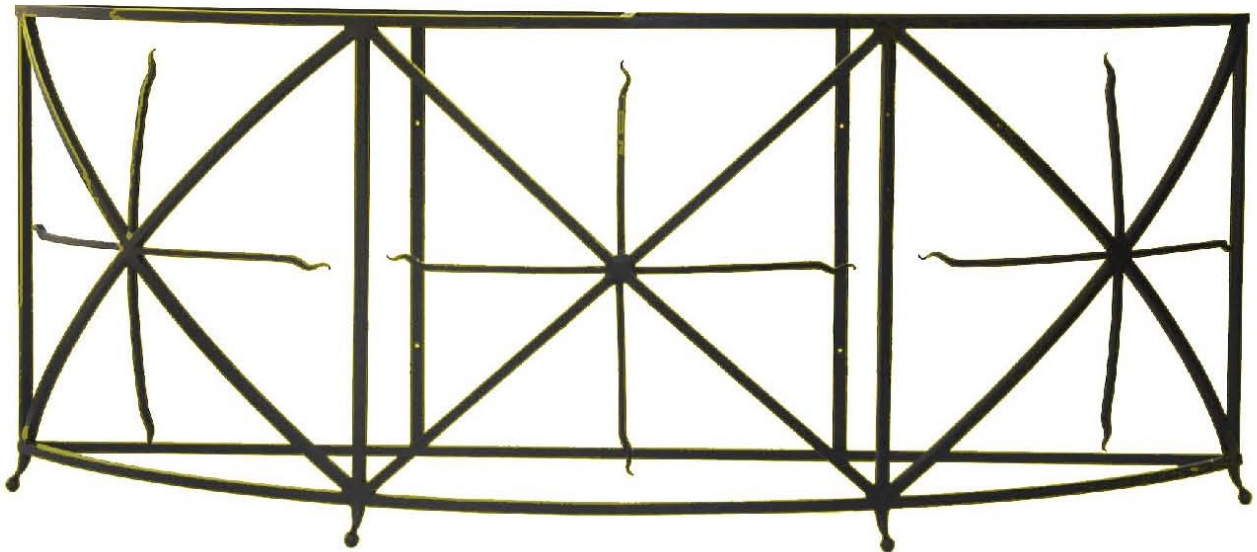

S&L DESIGNS

GRANDE AUGUSTA STYLE #: 358-9

Iron Construction
Free Standing Or Wall Attachable
Cross Bars Bow Outward

*72" Long x 30" Deep x 32" High
Finish Shown: Black Iron*

Customizations:
*Size, Finish, Top, Materials
All Top Styles Available*