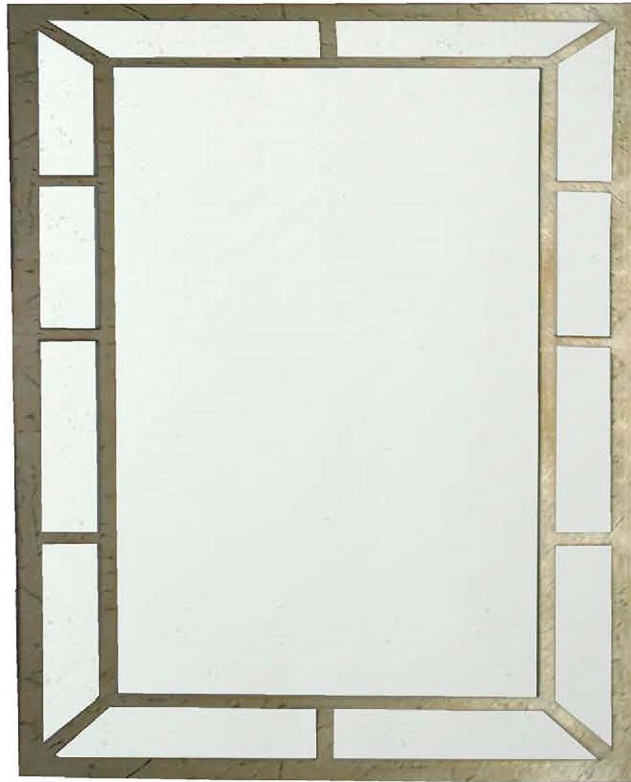

S&L DESIGNS

WHITEHALL **STYLE #: B70**

Iron Construction
Wall Attached - Brackets Provided

48" Wide x 72" High

Finish Shown: Italian Gold Leaf

Mirror: 1/4" Mirror

Customizations:
Size, Finish, Material
Mirror Position