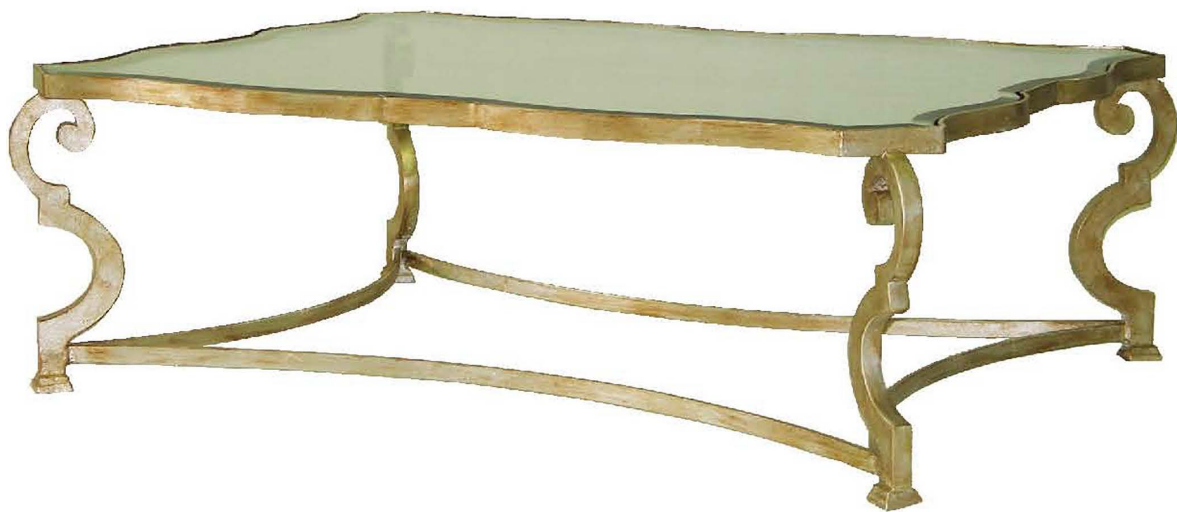

S&L DESIGNS

ADDISON STYLE #: 110-3

Iron Construction

48" Long x 32" Wide x 18" High

Finish Shown: Gold Mist

Top Shown: 1/2" Inset Glass

Customizations:

Size, Finish, Top, Stretcher

All Top Styles Available

Available In Aluminum