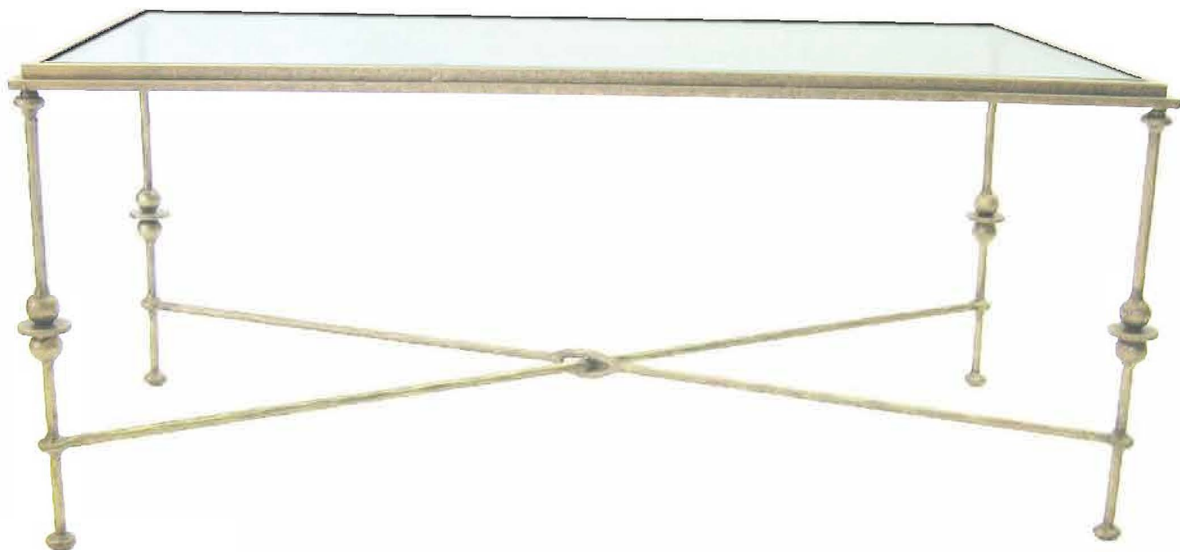

S&L DESIGNS

ANDALUSIA **STYLE #: 123-3**

Iron Construction
Top With Square Layered

42" Long x 24" Wide X 18" High
Finish Shown: Old Gold With Heavy Gold Highlights
Top: ½" Inset Glass

Customizations:
Size, Finish, Top, Materials
All Top Styles Available