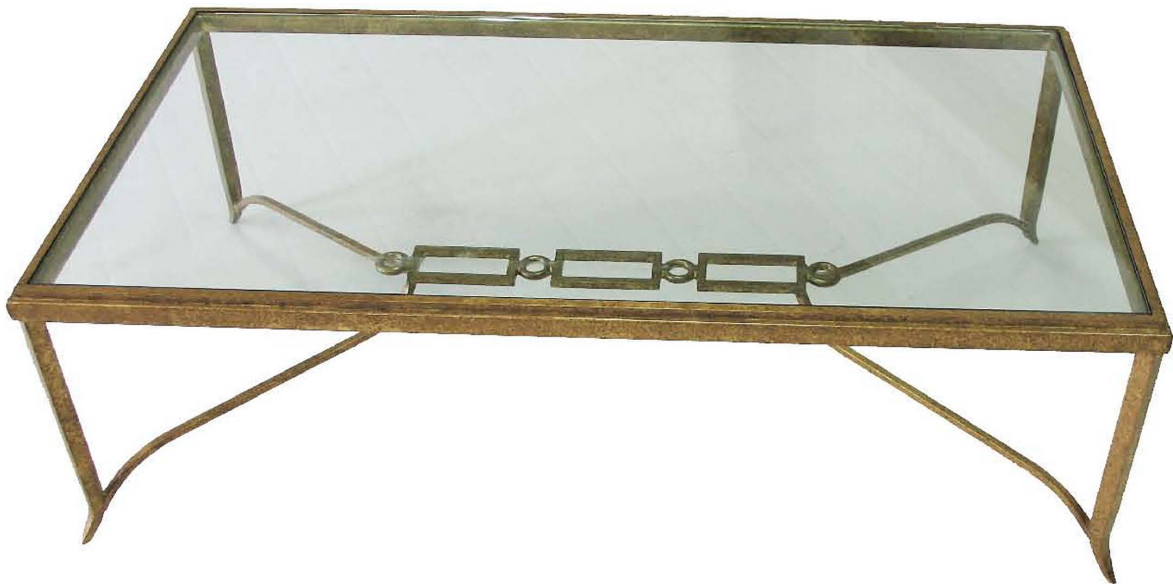

S&L DESIGNS

TRELLIS

STYLE #: 204-3

Iron Construction

*54" Long x 30" Wide x 18" High
Finish Shown: Venetian Gold Leaf
Top: 1/2" Inset Glass*

Customizations:

*Size, Finish, Top, Stretcher
All Top Styles Available*