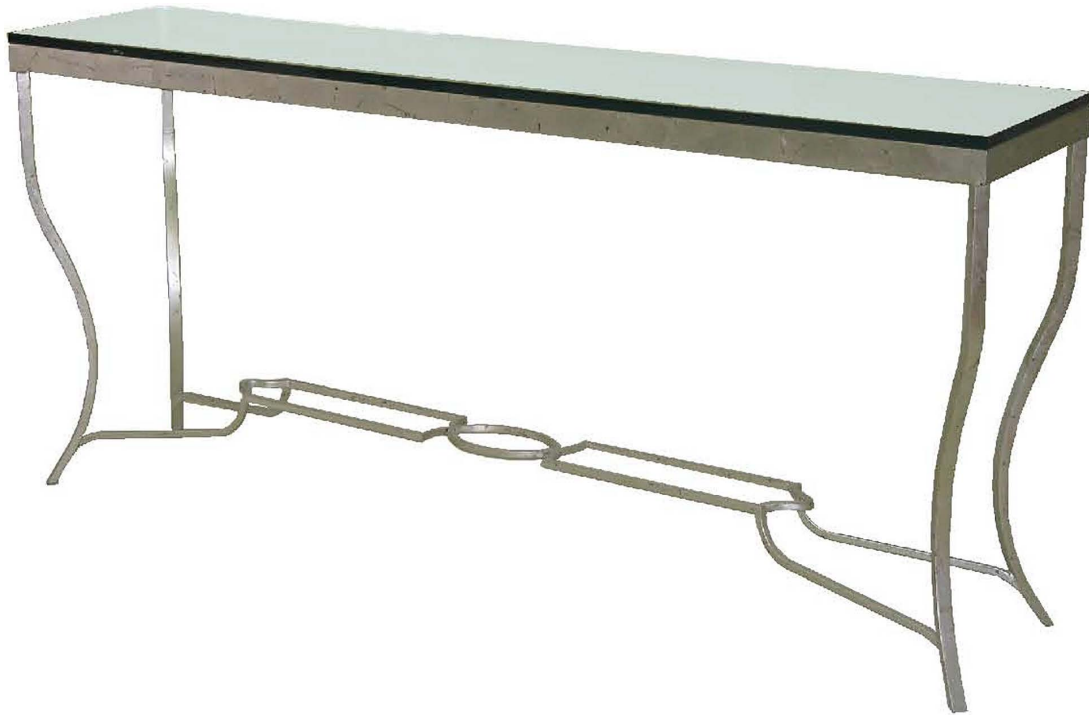

S&L DESIGNS

TRELLIS **STYLE #: 204-9**

Iron Construction
Square Tapered Legs

60" Long x 18" Wide x 32" High
Finish Shown: Antique Silver Leaf
Top: 3/4" Floating Glass

Customizations:
Size, Finish, Top, Materials
All Top Styles Available