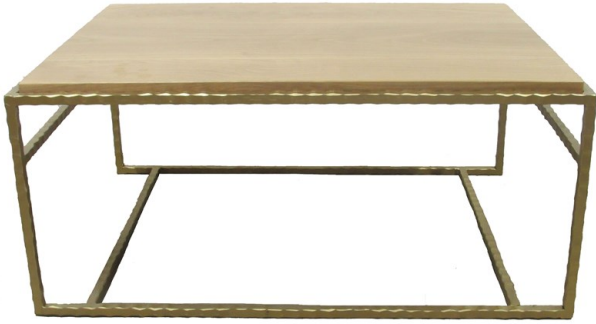

# MARTELLO COFFEE TABLE

---

STYLE #: 171-3

SIZE:

40" x 30" x 18"H

FINISH SHOWN:

MATTE GOLD

TOP STYLE:

1 1/4" INSET WHITE OAK

CONSTRUCTION

IRON

*PLEASE CALL TO DISCUSS CUSTOMIZATION AND INSPIRATIONS*

---

**S&L DESIGNS**

COPYRIGHT © 1998 S&L DESIGNS, INC ALL RIGHTS RESERVED