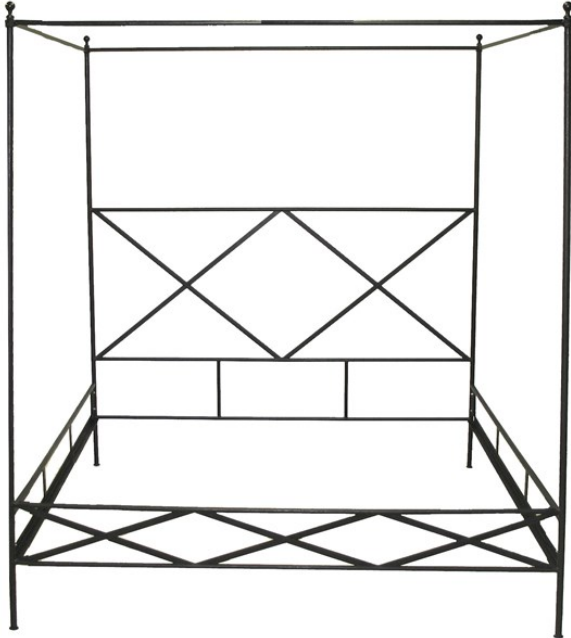

# RAWLINS BED

---

STYLE #: 493

SIZE:

QUEEN 64"x85"x92"

KING 80"x85"x92"

FINISH SHOWN:

WAXED BLACK