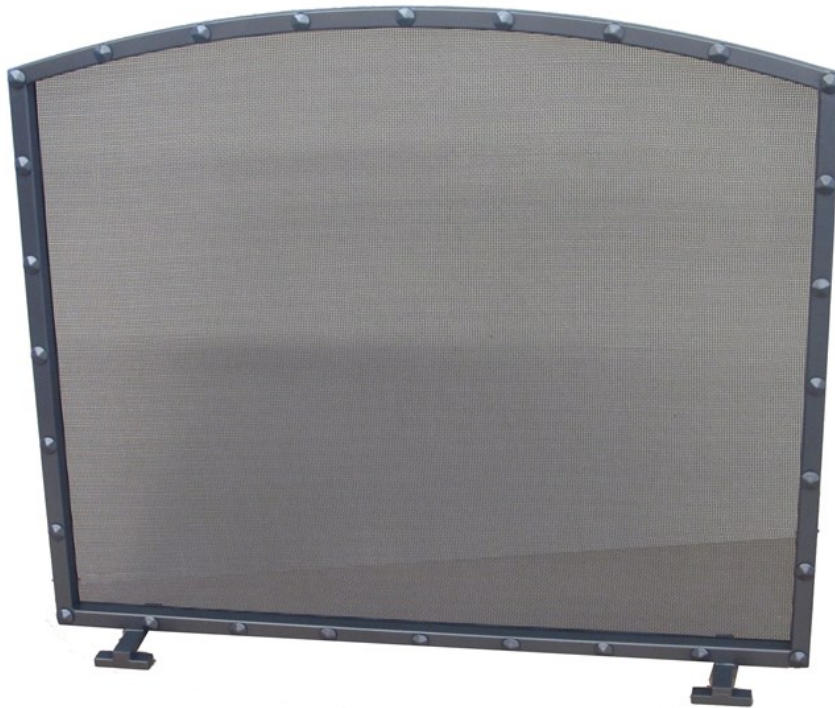

## SNIDER

STYLE #: 858-51

SIZE:

38" x 6" x 34"H

FINISH SHOWN: RUSTY NAIL

CONSTRUCTION IRON