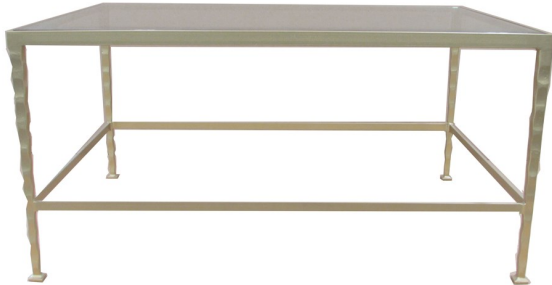

ROBUSIA COFFEE TABLE

STYLE #: 305-3

SIZE:

38" x 24" X 18"H

FINISH SHOWN:

RENAISSANCE GOLD

TOP STYLE:

1/2" INSET GLASS