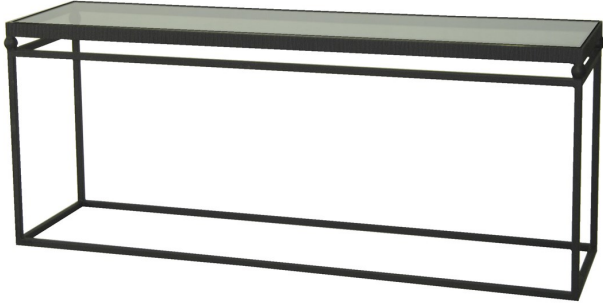

CATLIN CONSOLE TABLE

STYLE #: 226-9

SIZE:
72" x 22" x 32"H

FINISH SHOWN:
BLACK IRON

TOP STYLE:
1/2" INSET GLASS

CONSTRUCTION
IRON

PLEASE CALL TO DISCUSS CUSTOMIZATION AND INSPIRATIONS

S&L DESIGNS