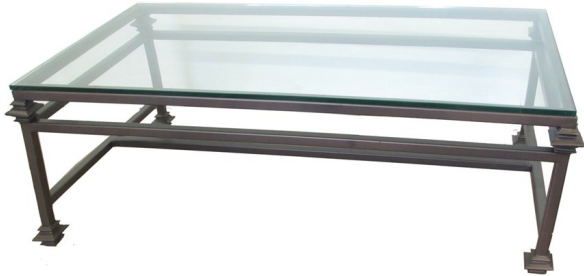

GRANDE CLASSIC COFFEE TABLE

STYLE #: 25-3

SIZE:

38" x 26" x 18"H

FINISH SHOWN:

WAXED BLACK

CONSTRUCTION

IRON