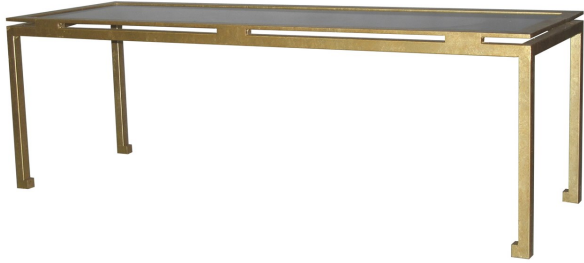

MANDARIAN COFFEE TABLE

STYLE #: 388-3

SIZE:
50" x 30" x 20"H

FINISH SHOWN:
ITALIAN GOLD LEAF

TOP STYLE:
1/2" INSET GLASS

CONSTRUCTION
IRON

PLEASE CALL TO DISCUSS CUSTOMIZATION AND INSPIRATIONS

S&L DESIGNS