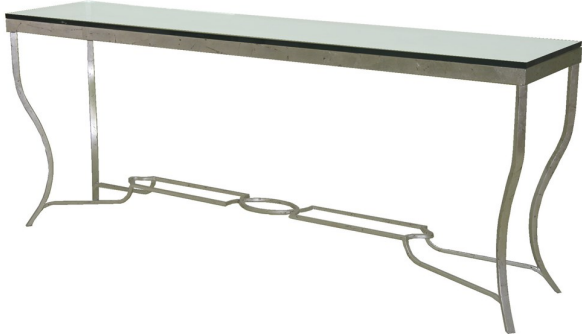

TRELLIS CONSOLE TABLE

STYLE #: 204-9

SIZE:
60" x 18" x 32"H

FINISH SHOWN:
ANTIQUE SILVER LEAF

TOP STYLE:
3/4" FLOATING GLASS

CONSTRUCTION
IRON

PLEASE CALL TO DISCUSS CUSTOMIZATION AND INSPIRATIONS

S&L DESIGNS