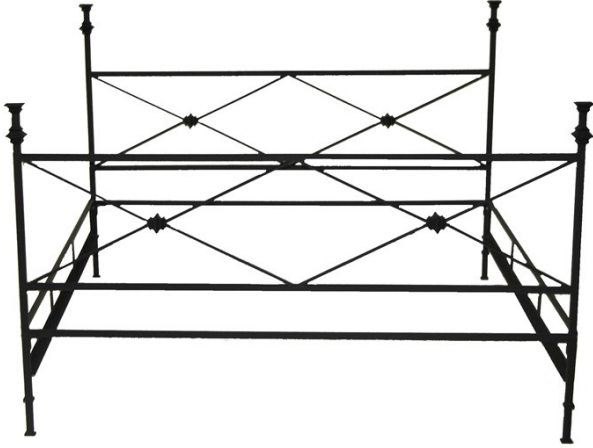

CLASSIC MOTIF BED

STYLE #: 495

SIZE:

40" x 40" x 17"H "x"x"

QUEEN 85"x64"x66H"

KING 85"x80"x66H"

24" x 24" x 24"H "x"x"

38" x 18" x 72"H "x"x"