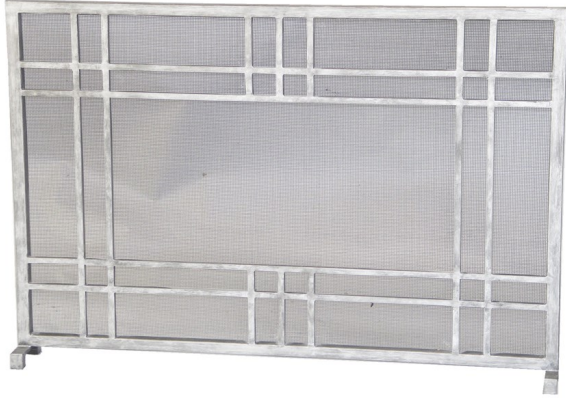

# BRAEMAR FIRESCREEN

---

STYLE #: 851-51

SIZE:  
38" x 6" x 32"H

FINISH SHOWN:  
SHADOW

CONSTRUCTION  
IRON

*PLEASE CALL TO DISCUSS CUSTOMIZATION AND INSPIRATIONS*

---