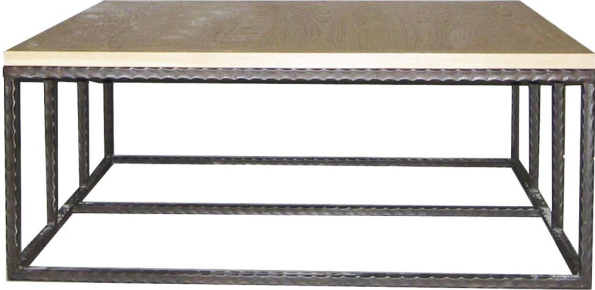

CHARLTON COFFEE TABLE

STYLE #: 161-3

SIZE:

48" x 48" x 18"H

FINISH SHOWN:

NATURAL RUST

TOP STYLE:

3/4" FLOATING WHITE OAK