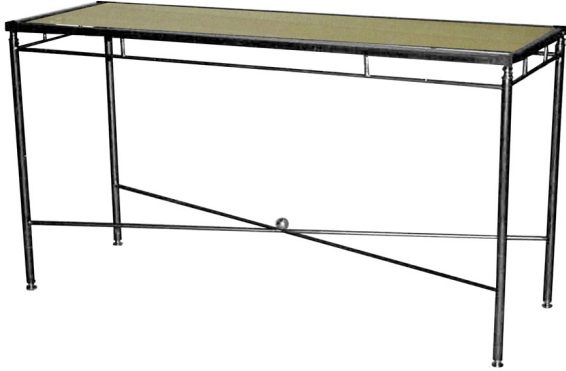

ARANSAS CONSOLE TABLE

STYLE #: 22-9

SIZE:
60" x 18" x 28"H

FINISH SHOWN:
PEWTER

TOP STYLE:
1/2" INSET GLASS

CONSTRUCTION
IRON

PLEASE CALL TO DISCUSS CUSTOMIZATION AND INSPIRATIONS

S&L DESIGNS